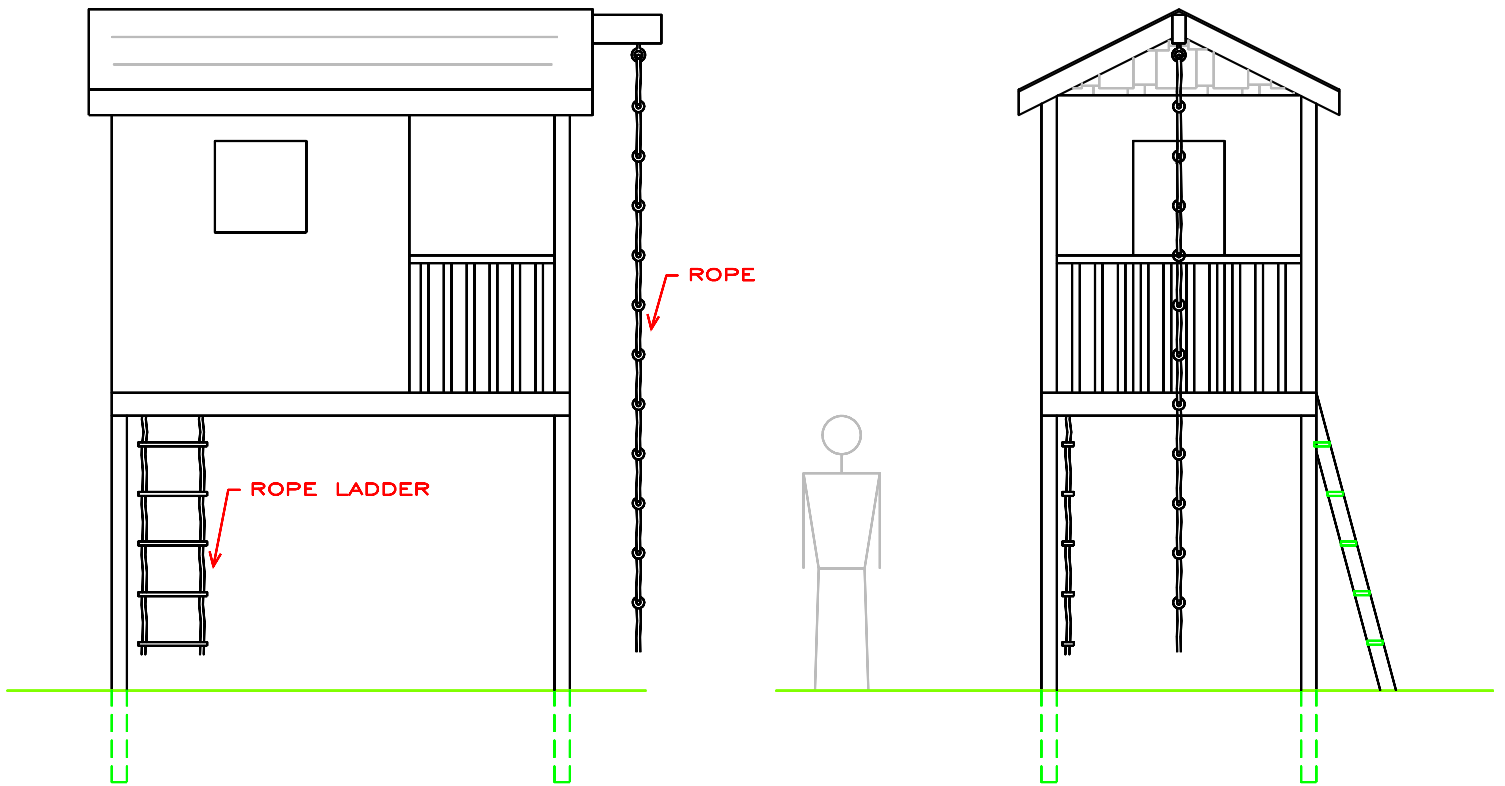

MAIN FLOOR PLAN VIEW

SIDE ELEV. VIEW

FRONT ELEV. VIEW

BRABEC DRAFTING SERVICE  
VANCOUVER, WA (360) 892-9502