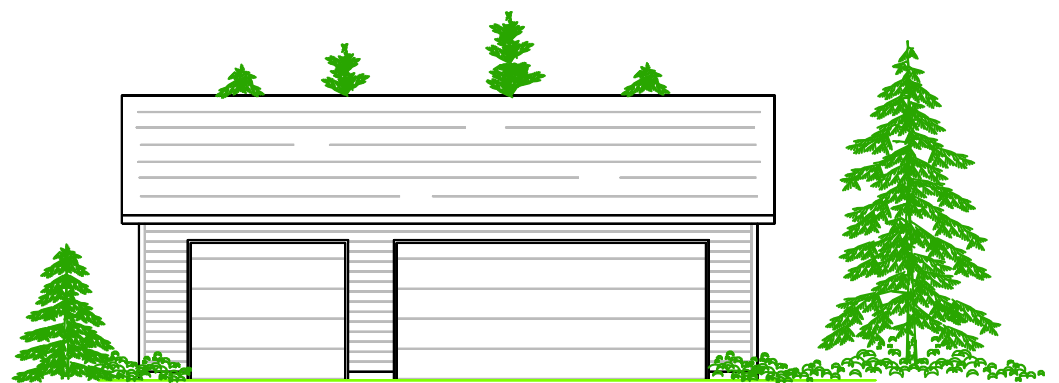

RIGHT SIDE ELEV. VIEW

MAIN FLOOR PLAN VIEW

FRONT ELEV. VIEW

BRABEC DRAFTING SERVICE
VANCOUVER, WA (360) 892-9502