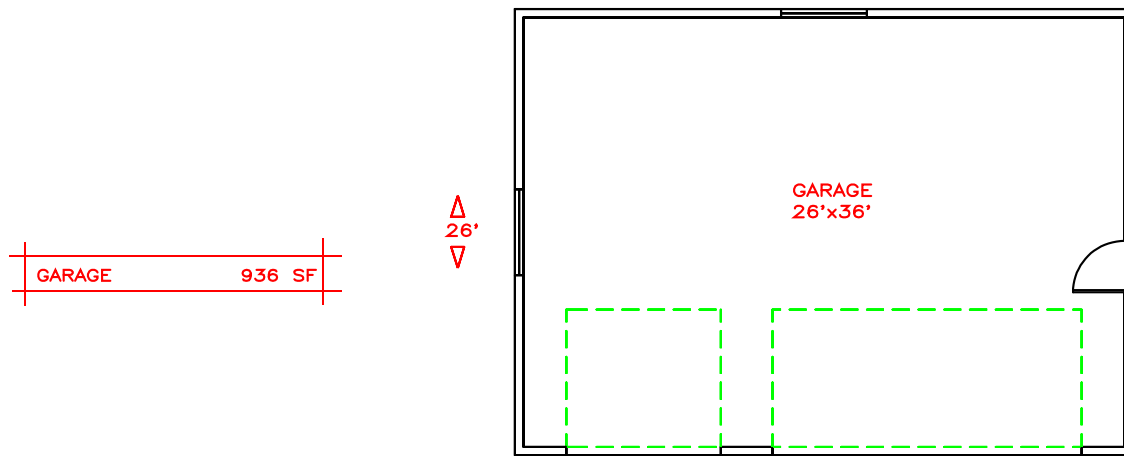

RIGHT SIDE ELEV. VIEW

MAIN FLOOR PLAN VIEW

FRONT ELEV. VIEW

BRABEC DRAFTING SERVICE
VANCOUVER, WA (360) 892-9502