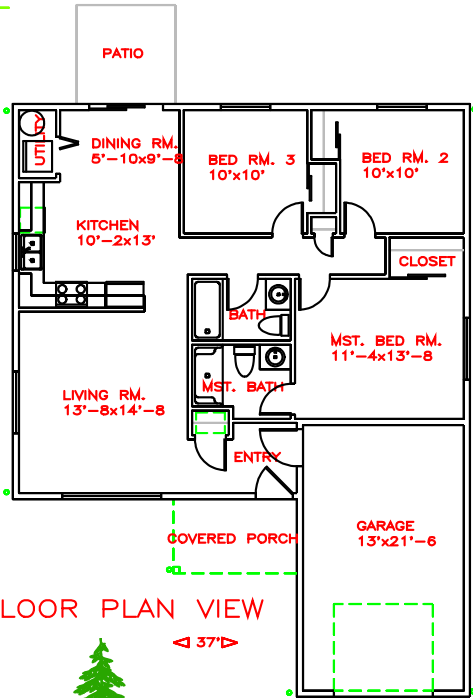

REAR ELEV. VIEW

MAIN FLOOR	1100 SF
GARAGE	308 SF

MAIN FLOOR PLAN VIEW

FRONT ELEV. VIEW

BRABEC DRAFTING SERVICE
 VANCOUVER, WA (360) 892-9502