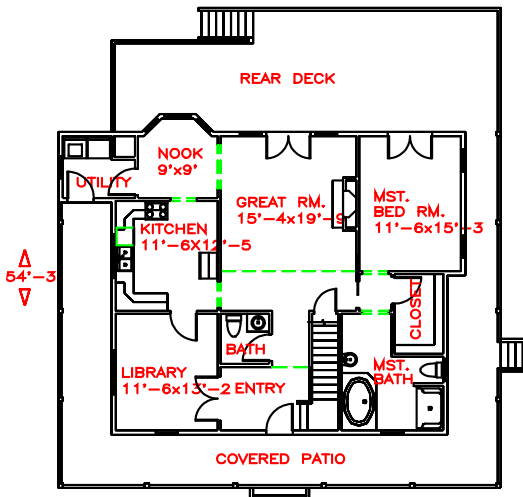

REAR ELEV. VIEW

UPPER FLOOR PLAN VIEW

MAIN FLOOR PLAN VIEW

◀ 50'D ▶

FRONT ELEV. VIEW

BRABEC DRAFTING SERVICE
VANCOUVER, WA (360) 892-9502