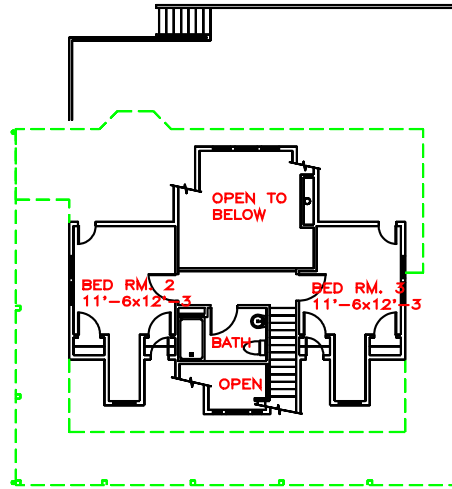

REAR ELEV. VIEW

UPPER FLOOR PLAN VIEW

MAIN FLOOR PLAN VIEW

◀ 50'D ▶

FRONT ELEV. VIEW

BRABEC DRAFTING SERVICE
VANCOUVER, WA (360) 892-9502