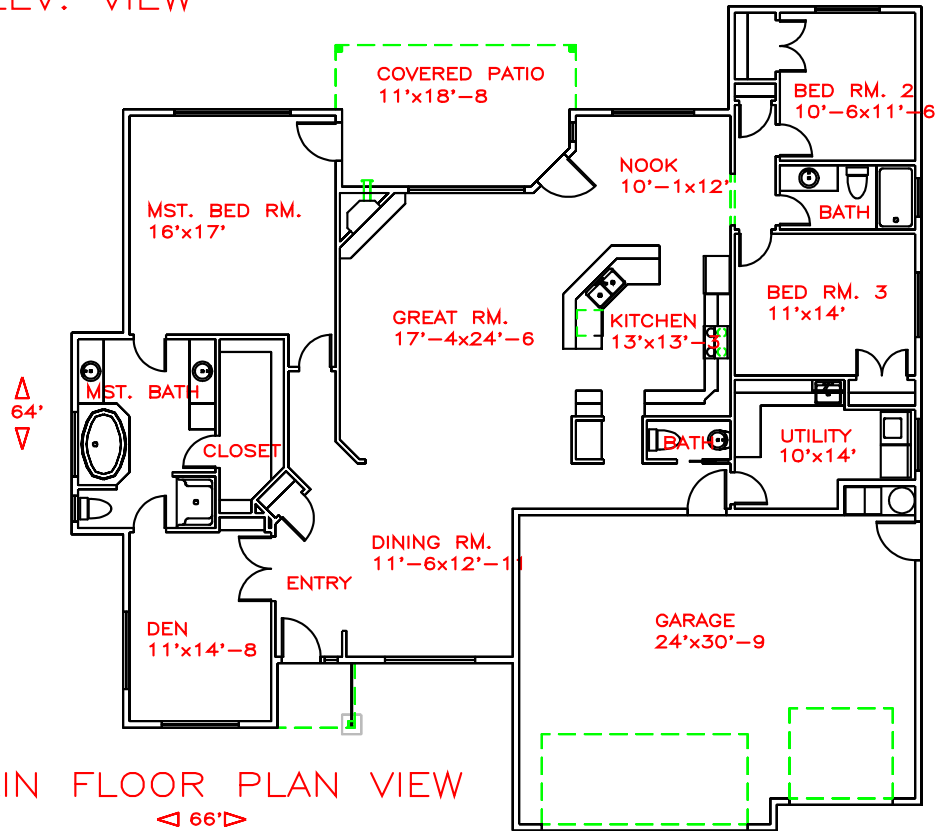

REAR ELEV. VIEW

MAIN FLOOR PLAN VIEW

MAIN FLOOR	2436 SF
GARAGE	764 SF

FRONT ELEV. VIEW

BRABEC DRAFTING SERVICE
 VANCOUVER, WA (360) 892-9502