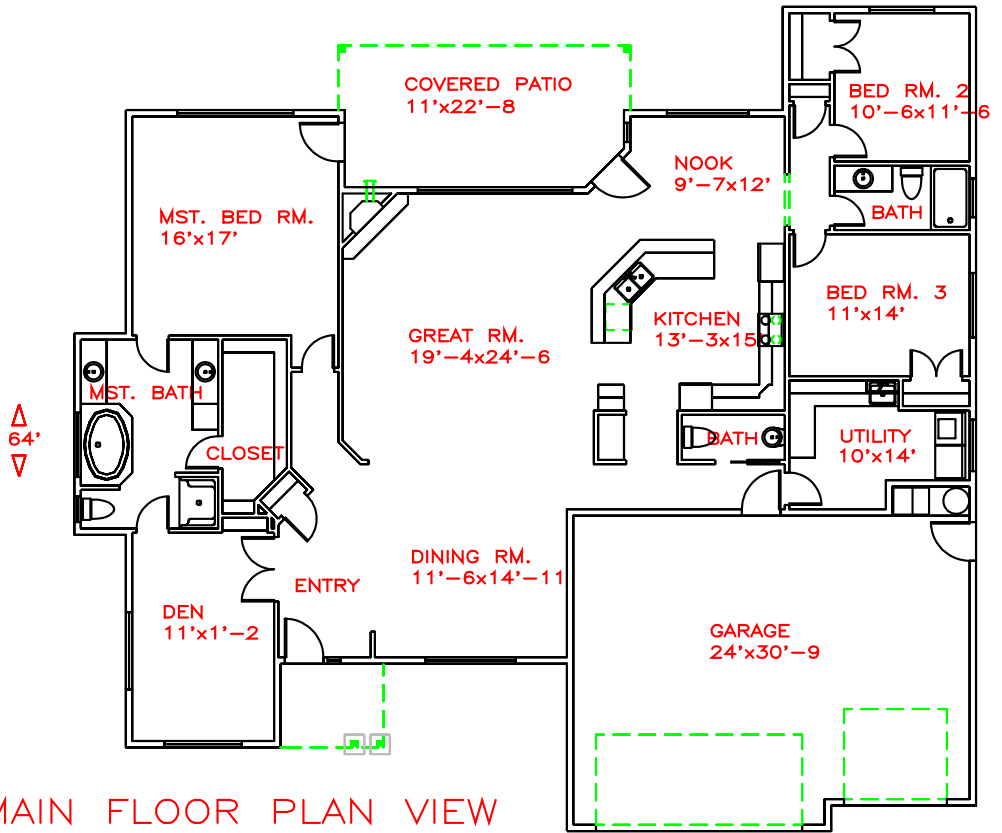

REAR ELEV. VIEW

MAIN FLOOR PLAN VIEW  
 ◀ 70' ▶

MAIN FLOOR	2602 SF
GARAGE	764 SF

FRONT ELEV. VIEW

BRABEC DRAFTING SERVICE  
 VANCOUVER, WA (360) 892-9502