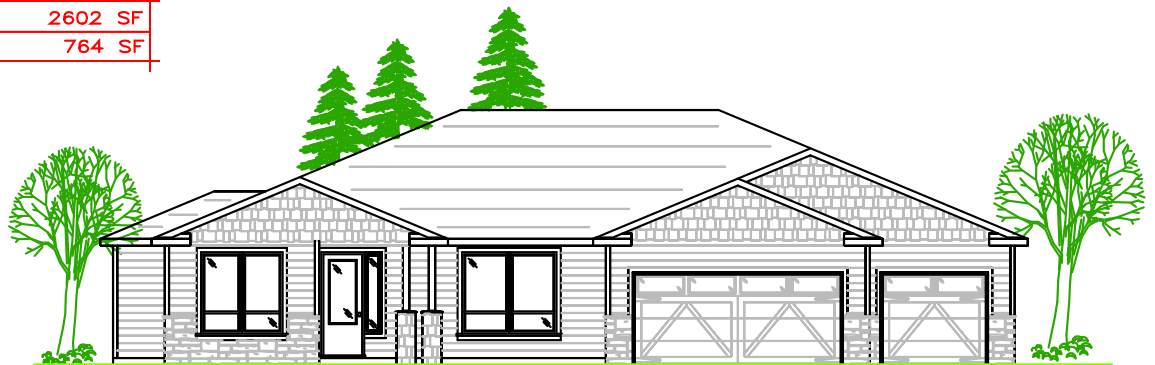

REAR ELEV. VIEW

MAIN FLOOR PLAN VIEW  
 ◀ 70' ▶

MAIN FLOOR	2602 SF
GARAGE	764 SF

FRONT ELEV. VIEW

BRABEC DRAFTING SERVICE  
 VANCOUVER, WA (360) 892-9502