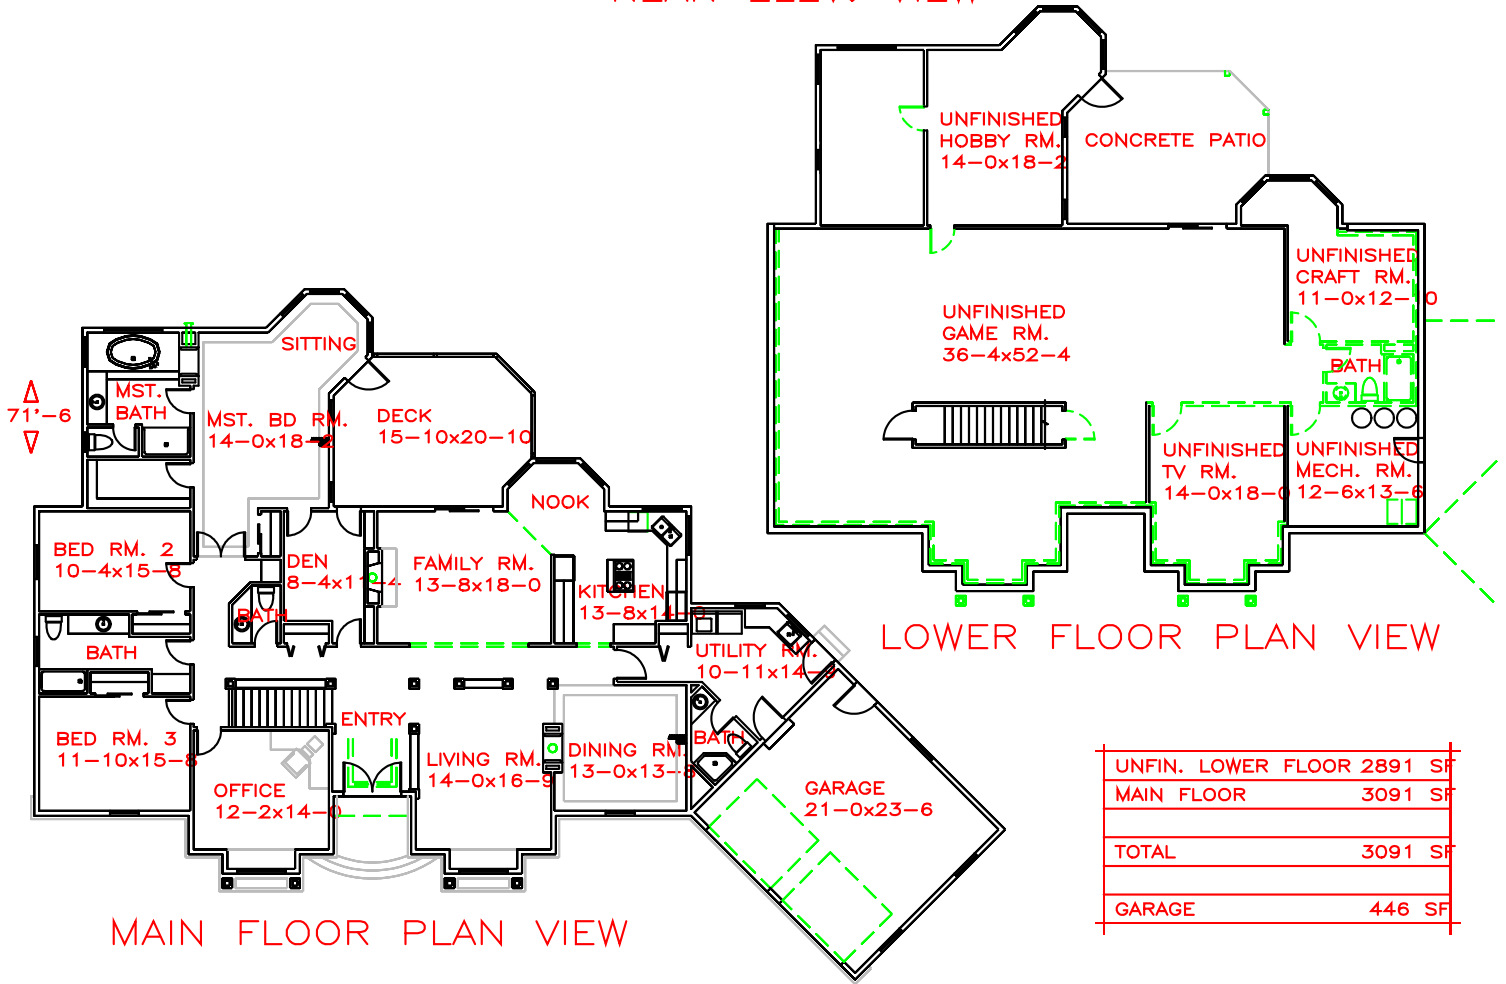

REAR ELEV. VIEW

MAIN FLOOR PLAN VIEW

100'-0"

FRONT ELEV. VIEW

BRABEC DRAFTING SERVICE  
 VANCOUVER, WA (360) 892-9502