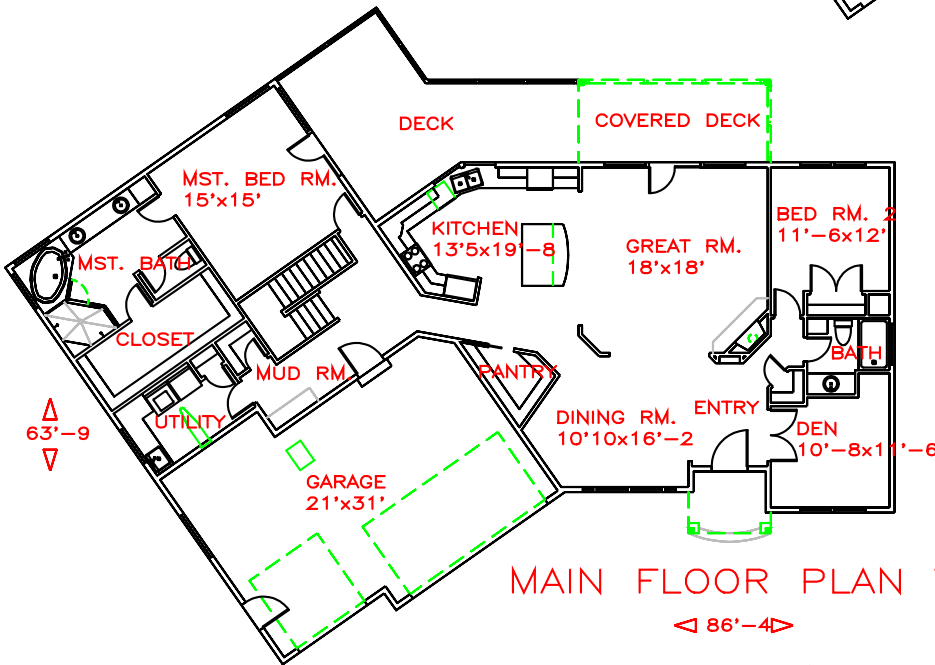

REAR ELEV. VIEW

LOWER FLOOR	1345 SF
MAIN FLOOR	2247 SF
TOTAL	3592 SF
GARAGE	655 SF

BRABEC DRAFTING SERVICE
 VANCOUVER, WA (360) 892-9502