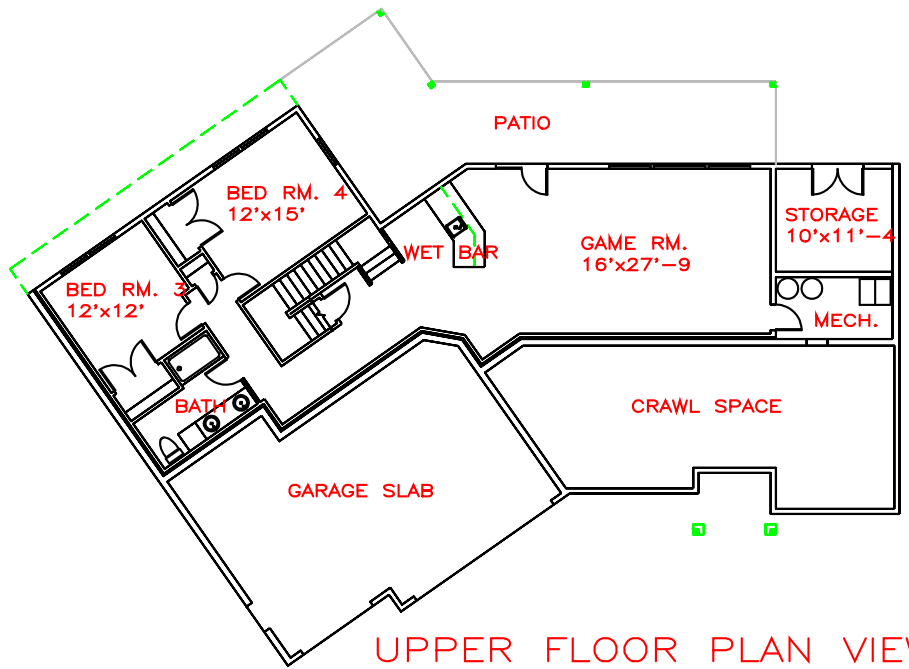

REAR ELEV. VIEW

LOWER FLOOR	1345 SF
MAIN FLOOR	2247 SF
TOTAL	3592 SF
GARAGE	655 SF

BRABEC DRAFTING SERVICE
 VANCOUVER, WA (360) 892-9502