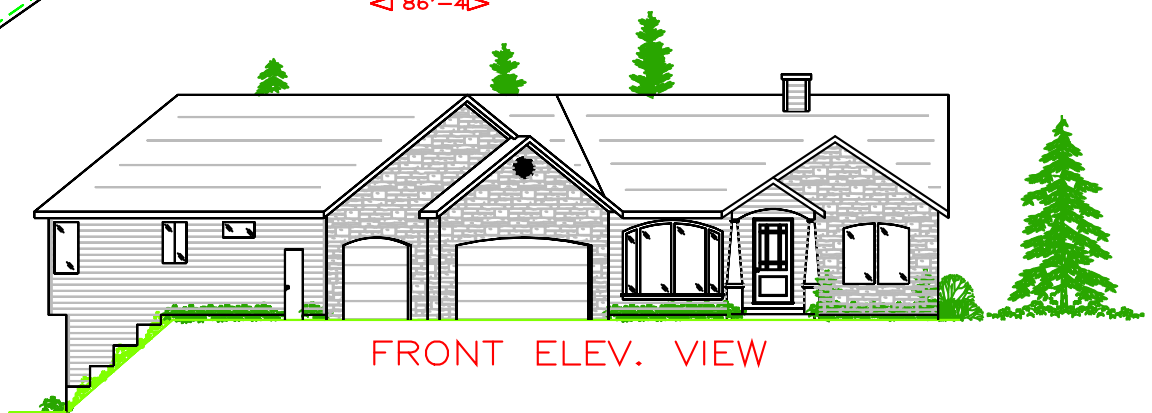

REAR ELEV. VIEW

LOWER FLOOR	1345 SF
MAIN FLOOR	2247 SF
TOTAL	3592 SF
GARAGE	655 SF

BRABEC DRAFTING SERVICE
 VANCOUVER, WA (360) 892-9502