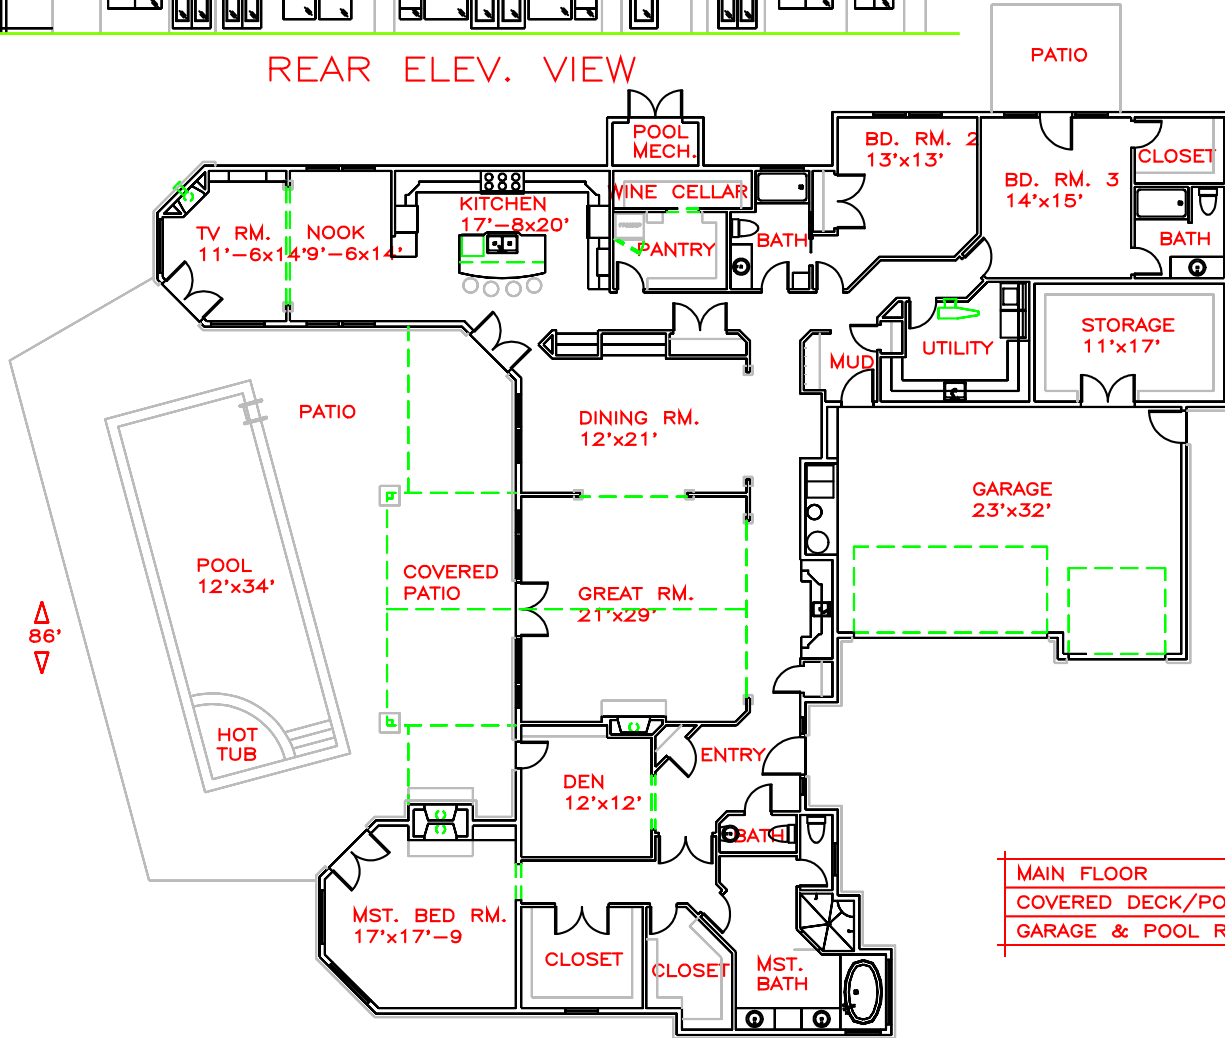

REAR ELEV. VIEW

MAIN FLOOR PLAN VIEW

FRONT SIDE ELEV. VIEW

BRABEC DRAFTING SERVICE
 VANCOUVER, WA (360) 892-9502